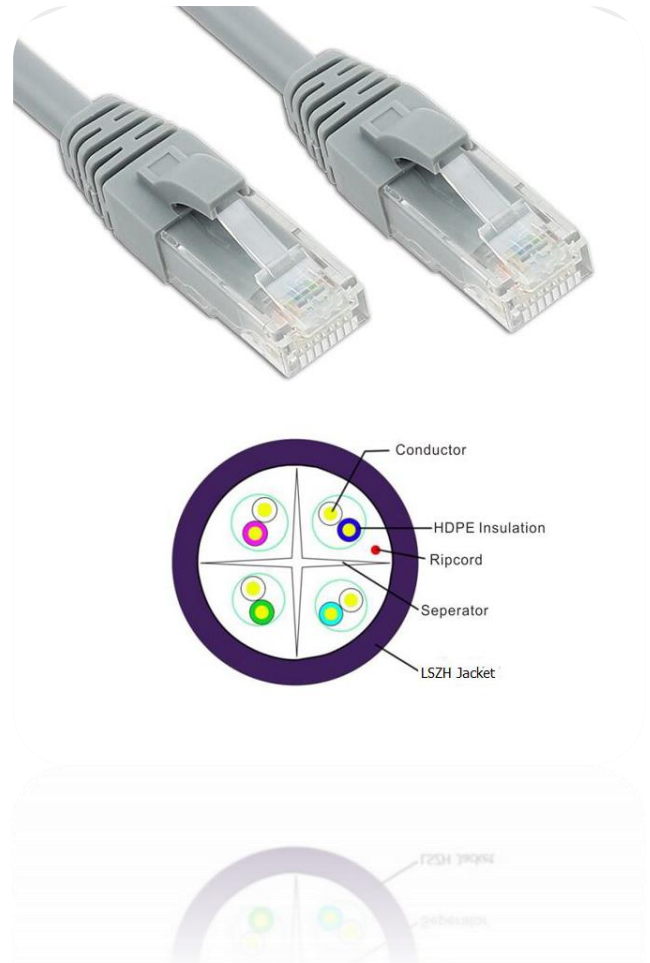

## Product information

UCS CAT6A U/UTP Copper Cable

## Description

Category 6 (Cat6) U/UTP (unshielded twisted pair) Low Smoke Zero Halogen (LSZH/LSOH) cables are manufactured and tested to meet TIA/EIA 568-C.2 Category 6 and ISO/IEC 11801 Ed2 Class E standards. Cat6 U/UTP LSZH cables provide higher performance and headroom than Cat5e UTP and feature more stringent specifications for crosstalk and system noise.

## Features

- Complies with Category 6A UL444, ANSI/TIA/EIA 568B&ISO/IEC 11801 Standard
- Supports transmission of digital and analogue voice, data and video signal.
- With RJ45 connector in both sides
- Products can pass FLUKE test.
- Rated Temperature: -20°to +75°

## Application

- 10G Base T(IEEE 802.3)
- Fast Ethernet(IEEE 802.3u)
- Token Ring(IEEE 802.5)
- TP-PMD (ANSI X3T9.5)
- 10G Mbps CDDI
- ATM 10G Mbps

Inner Conductor	Material	Bare Copper Pass Fluke Test	
	Diameter	7*0.16mm (26AWG)	
Insulation (Dielectric)	Material	New PE (Polyethylene)	
	Thickness	≥0.21mm	
	Diameter	1.05 ± 0.05mm	
Cross Separator	Material	Plastic	
Twisted Pair	N/A	Pair 1: Blue, White/ Blue	
		Pair 2: Orange, White/ Orange	
		Pair 3: Green, White/ Green	
		Pair 4: Brown, White/ Brown	
Outer Jacket	Material	Low Smoke Zero Halogen (LSZH/LSOH)	
	Thickness	≥0.65mm	
	Normal O.D.	6.0mm ± 0.1mm	
Boot	Material	Low Smoke Zero Halogen (LSZH/LSOH)	
	Shape	Customized	
	Technology	Injection Molding	
Connector	Type	RJ45 CAT6A Connector	
Sheath Physical Properties	Before Aging	Tensile Strength (Mpa)	≥10.0
		Elongation (%)	≥125
	Aging Period	°C * hrs	100°C* 24h * 7d
	After Aging	Tensile Strength (Mpa)	≥8
		Elongation (%)	≥100
	Cold Bend	-20°C ± 2°C * 4 h	No Visible Cracks
Electrical Characteristics (20°C)	Impedance (Ω)	1-100 MHz	100 ± 15
		100-250 Mhz	100 ± 18
		250-1000 MHz	100 ± 25
	Delay Shew	20°C (ns/100m)	≤25
	Velocity of Propagation	%	74
	DC Resistance	20°C (Ω/ 100m) MAX.	9.5
	DC Conductor Resistance Unblance	(%) MAX.	2.0
	Unbalanced to Ground Capacitance	PF/100M MAX.	330