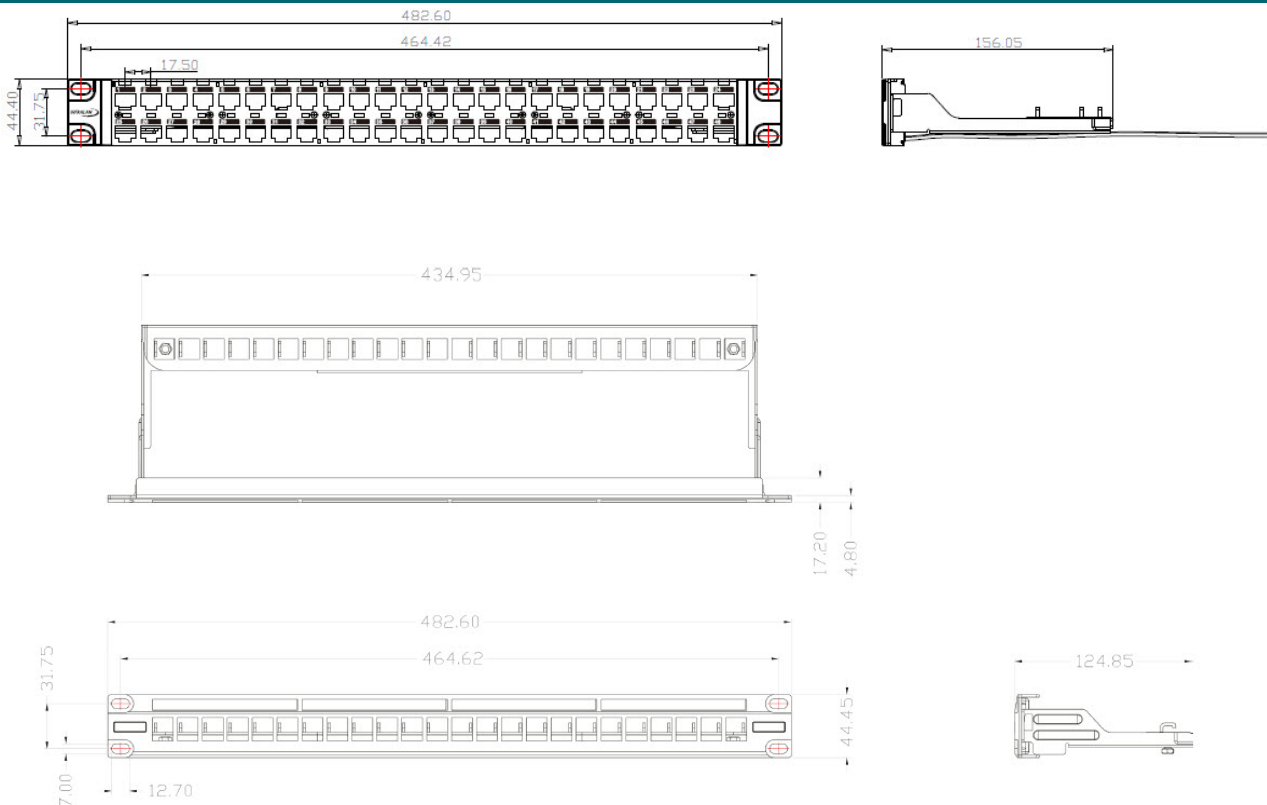

DATASHEET

INFRALAN® Distribution Panel 19", 1U

IVF-24-SW	INFRALAN® Distribution Panel 19" 24-Port, 1U, for Keystone Modul, RAL9005	24	Keystone	9005	Without	black	
IVF-48-SI	INFRALAN® Distribution Panel 19" 48-Port, 1U, for Slimline Module, Metal Colour	48	Keystone	-	Without	metallic	
IVF-24-SW-UTP	INFRALAN® Distribution Panel 19" 1U, 24-Port shifted, ANEXT optimized, black	24	Keystone	9005	Without	black	shifted arrangement

Technical drawings

accessory

99965.500-CPR	INFRALAN® Installation Cable U/UTP Cat.6A 500MHz
IKU-6A-KOP-12	INFRALAN® RJ45 Keystone UTP, Cat.6A / ClasseA
99981.1-CPR	INFRALAN® Cat.7 Installation Cable S/FTP 1000 MHz, CPR Cca